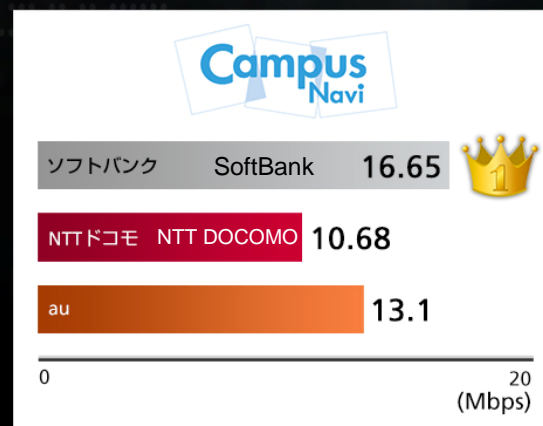

Source: Campus Navi
Smartphone communication survey at 100 universities in Japan (Apr. 17, 2013)