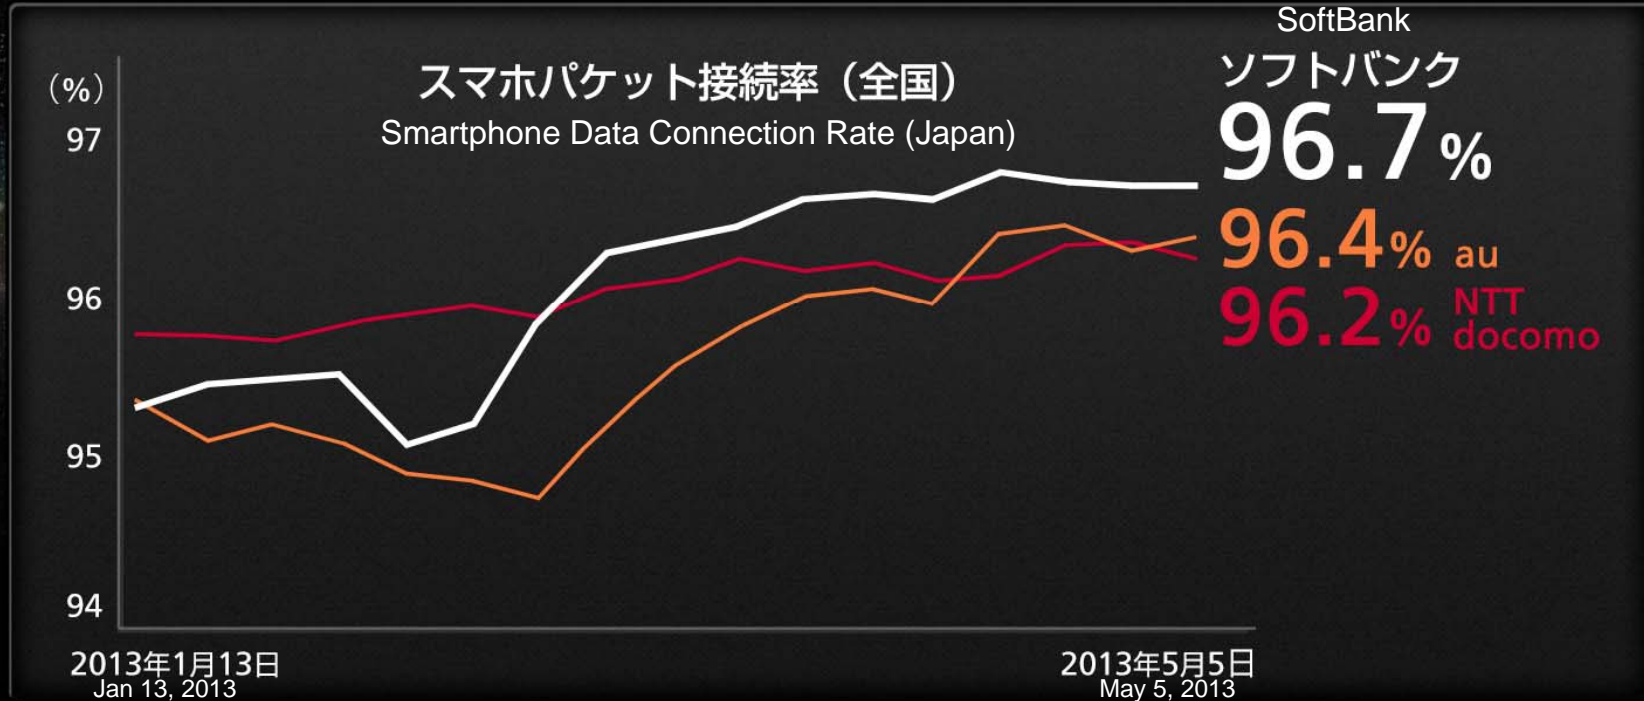

クラウド基地局

＝ SoftBank 4G

電波干渉の調整が容易

Interference adjustment is simple

世界初 ビッグデータによる通信ログの分析

World's First Communication Log Analysis using Big Data

月間6億件
600 million logs per month

A diagram illustrating data collection. A stylized map of Japan is shown in light blue against a dark background with a grid pattern. Several green arrows originate from various points on the map and point upwards towards a glowing white cloud. The cloud contains the text '月間6億件' and '600 million logs per month'. The background features a subtle grid of small white dots and some light flares.

パケット通信のつながりやすさ No.1

No.1 Connectivity in Data Communication

*Statistics analyzed by Agoop Corp.

Total 120,000 smartphones (40,000 for each operator) were randomly selected for analysis. Data was collected through the disaster warning app (by Yahoo Japan) and Ramen Checker app (by Agoop).

通話のつながりやすさ No.1

No.1 Call Connectivity

Surveyed by IPSOS.

Actual connection rate on calls made to 14,100 smartphone monitors
(SoftBank: 5,700, NTT DOCOMO: 4,000, au: 4,400)

No. 1 Smartphone Communication Speed Verified by Third Parties