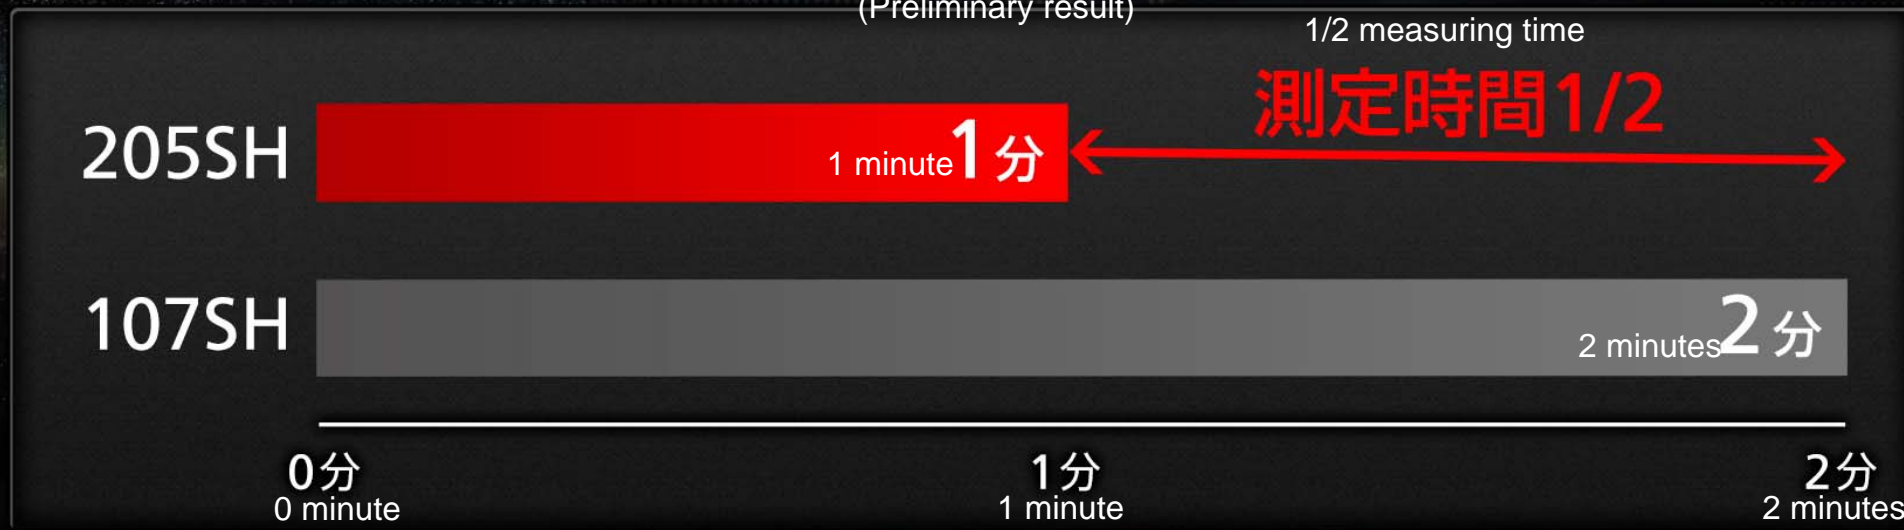

SoftBank's Unique Function

Radiation Measuring Time Became Half

放射線測定時間が1/2に

(一次結果)
(Preliminary result)

*Measuring time necessary to maintain margin of error at 80% under 0.05uSv/h environment.

No.1 Connectivity
つながりやすさNo.1