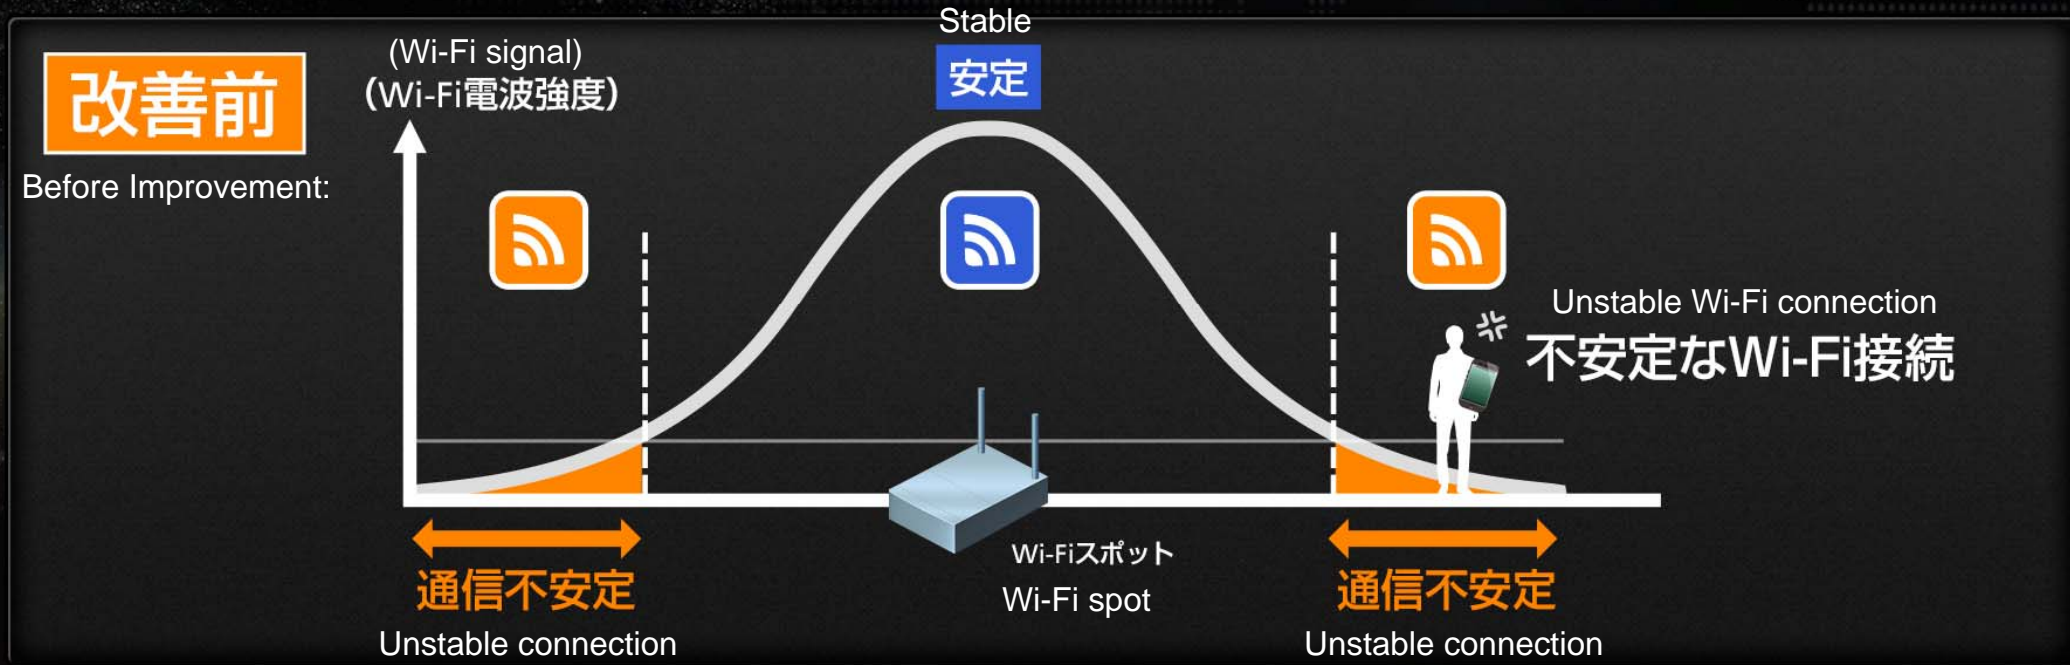

10~12秒
10-12 seconds

Wi-Fi品質改善②：不安定な弱電接続の制御

Improved Wi-Fi quality 2: Controlled unstable weak signal

Wi-Fi品質改善②：不安定な弱電接続の制御

Improved Wi-Fi quality 2: Controlled unstable weak signal

小セル化 推進の背景

Small Cell Deployment