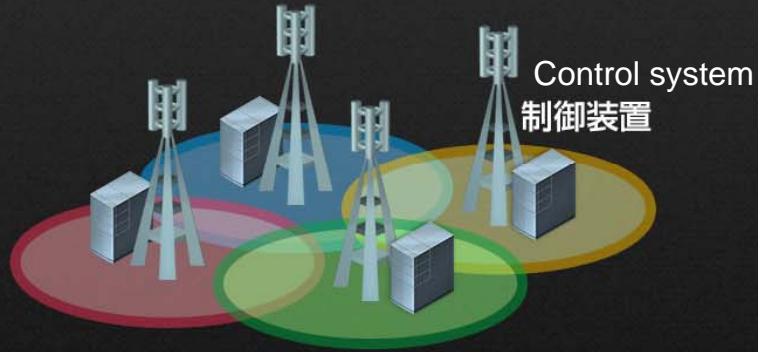

都市部に
トラフィックが集中

Concentrated data traffic in big cities

小セル化でトラフィックを分散

Allocate traffic to small cells

一般的な基地局設計 **1,000人/局**
Regular base station design: 1,000 users/cell

小セル設計 **100人/局**
Small cell design: 100 users/cell

クラウド基地局による電波干渉の制御

Control Interference by Cloud Base Station

Regular base stations

一般的な基地局

電波干渉の調整が複雑

Interference adjustment is complicated

World's First Large-Scale Cloud Base Station

世界初大規模

クラウド基地局

＝ SoftBank 4G

電波干渉の調整が容易

Interference adjustment is simple

世界初 ビッグデータによる通信ログの分析

World's First Communication Log Analysis using Big Data

月間6億件
600 million logs per month

A diagram illustrating data collection. A stylized map of Japan is shown in light blue against a dark background with a grid pattern. Several green arrows originate from various points on the map and point upwards towards a glowing white cloud. The cloud contains the text '月間6億件' and '600 million logs per month'. The background features a subtle grid of small white dots and some light flares.