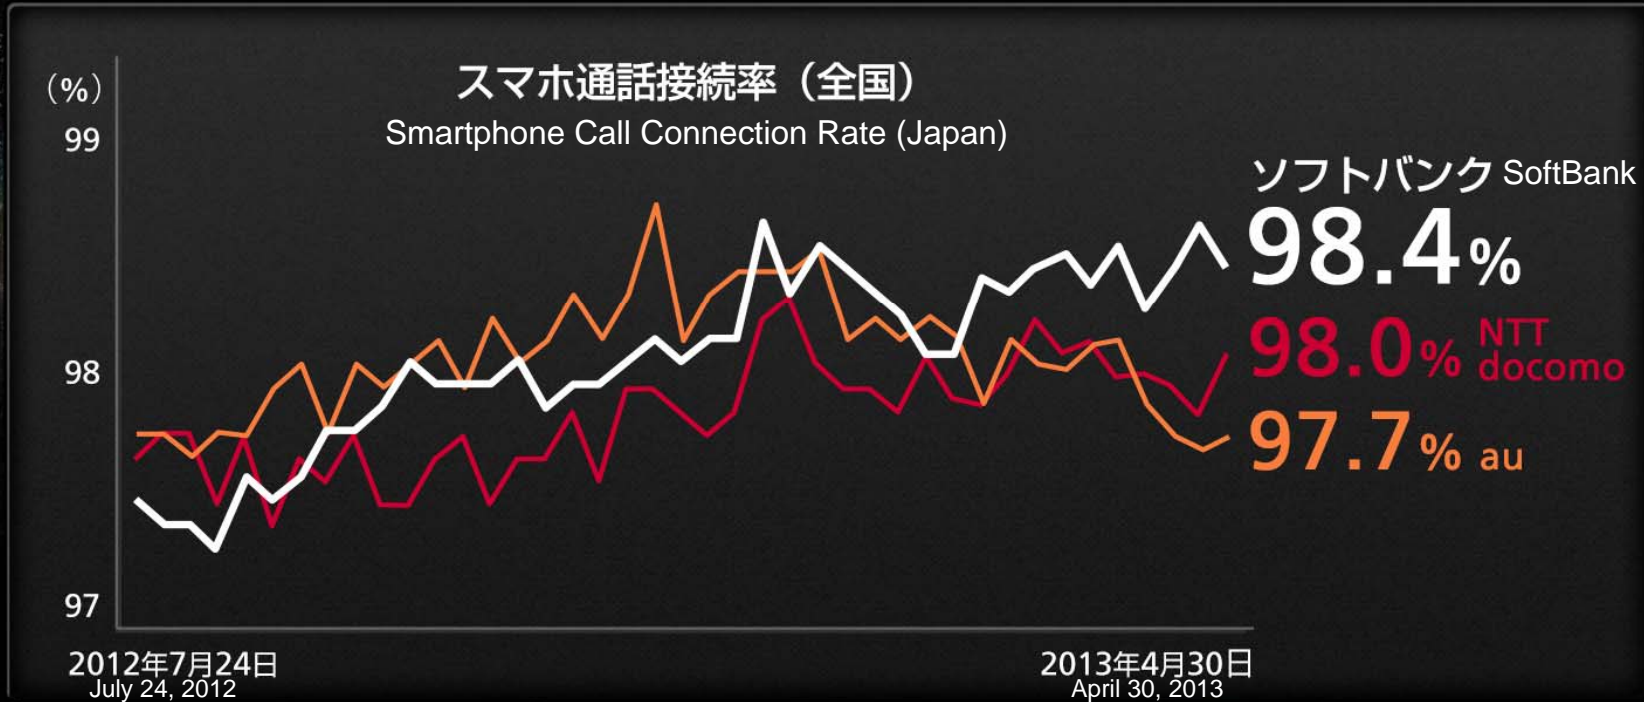

パケット通信のつながりやすさ No.1

No.1 Connectivity in Data Communication

*Statistics analyzed by Agoop Corp.

Total 120,000 smartphones (40,000 for each operator) were randomly selected for analysis. Data was collected through the disaster warning app (by Yahoo Japan) and Ramen Checker app (by Agoop).

通話のつながりやすさ No.1

No.1 Call Connectivity

Surveyed by IPSOS.

Actual connection rate on calls made to 14,100 smartphone monitors
(SoftBank: 5,700, NTT DOCOMO: 4,000, au: 4,400)

No. 1 Smartphone Communication Speed Verified by Third Parties