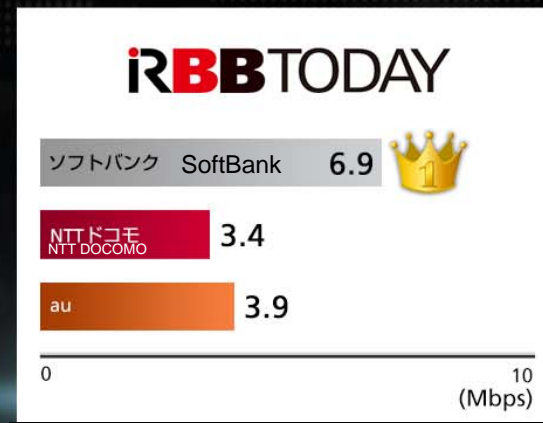

Source: RBB TODAY
SoftBank prevails in the smartphone communication speed
according to RBB TODAY SPEED TEST (Jan. 23, 2013)