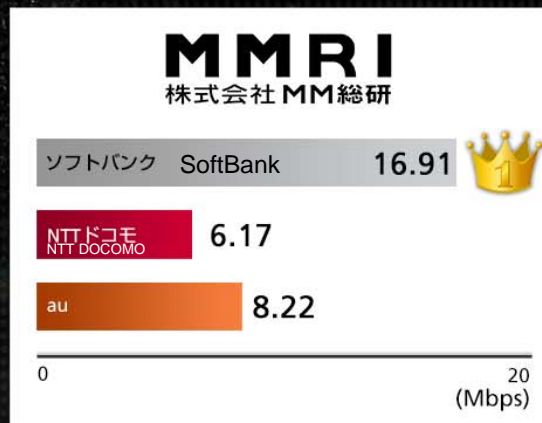

Source: MM Research Institute
Next-generation high-speed communication (4G)
smartphone speed survey (Dec. 13, 2012)