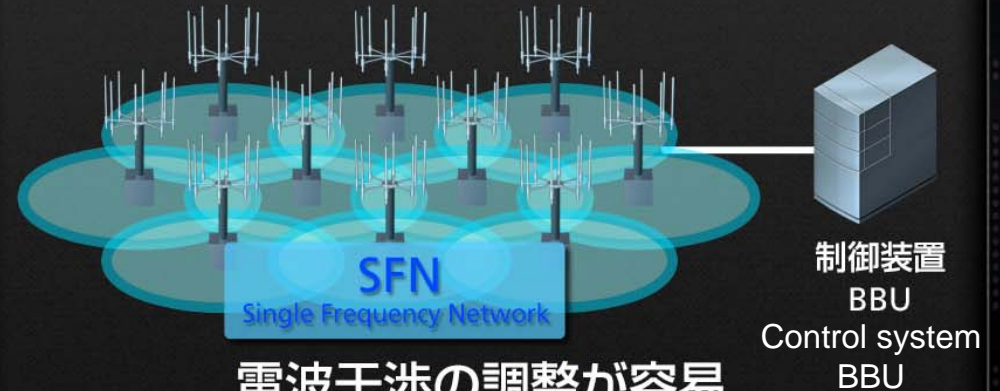

都市部に
トラフィックが集中

Concentrated data traffic in big cities

小セル化でトラフィックを分散

Allocate traffic to small cells

一般的な基地局設計 **1,000人/局**
Regular base station design: 1,000 users/cell

小セル設計 **100人/局**
Small cell design: 100 users/cell

クラウド基地局による電波干渉の制御

Control Interference by Cloud Base Station

Regular base stations

一般的な基地局

電波干渉の調整が複雑

Interference adjustment is complicated

World's First Large-Scale Cloud Base Station

世界初大規模

クラウド基地局

＝ SoftBank 4G

電波干渉の調整が容易

Interference adjustment is simple

世界初 ビッグデータによる通信ログの分析

World's First Communication Log Analysis using Big Data

月間6億件
600 million logs per month

A diagram illustrating data collection. A stylized map of Japan is shown in light blue against a dark background with a grid pattern. Several green arrows originate from various points on the map and point upwards towards a glowing white cloud. The cloud contains the text '月間6億件' and '600 million logs per month'. The background features a subtle grid of small white dots and some light flares.