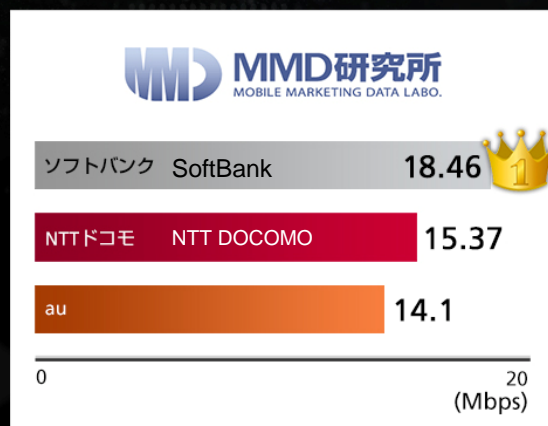

通話のつながりやすさ No.1

No.1 Call Connectivity

Surveyed by IPSOS.

Actual connection rate on calls made to 14,100 smartphone monitors
(SoftBank: 5,700, NTT DOCOMO: 4,000, au: 4,400)

No. 1 Smartphone Communication Speed Verified by Third Parties

スマホ通信速度 No.1 多くの第三者機関が実証

Source: ICT Research & Consulting
Smartphone LTE speed survey (200 spots nation-wide/ Nov. 6, 2012)

Source: MM Research Institute
Next-generation high-speed communication (4G)
smartphone speed survey (Dec. 13, 2012)

Source: RBB TODAY
SoftBank prevails in the smartphone communication speed
according to RBB TODAY SPEED TEST (Jan. 23, 2013)

Source: MMD LABO
Smartphone communication speed survey by carrier and region in
March 2013 (Apr. 9, 2013)