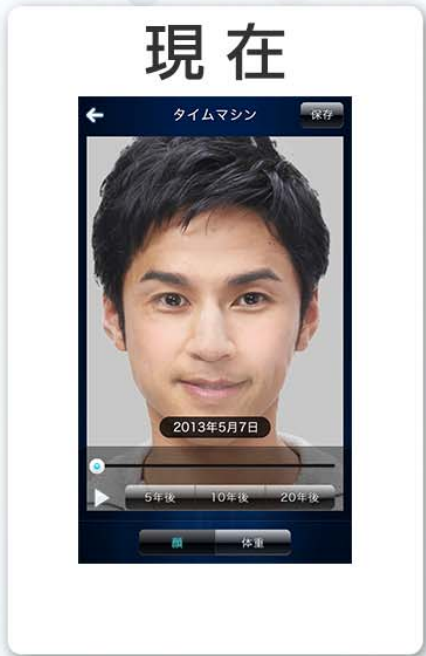

腕につけるだけで、
活動量をワイヤレス同期

Wireless synchronization of your activity by wearing on your wrist

SoftBank HealthCare

歩数 / 距離

Number of steps / distance (travelled)

消費カロリー

Calorie consumption

Number of steps / distance (travelled)

歩数 / 距離

消費カロリー

Calorie consumption

SoftBank HealthCare

睡眠時間

Hours slept

睡眠の深さ

Depth of sleep

睡眠

Sleep

SoftBank HealthCare

Now

Future

未来の体重、顔を予測

Predict future weight and face

SoftBank HealthCare