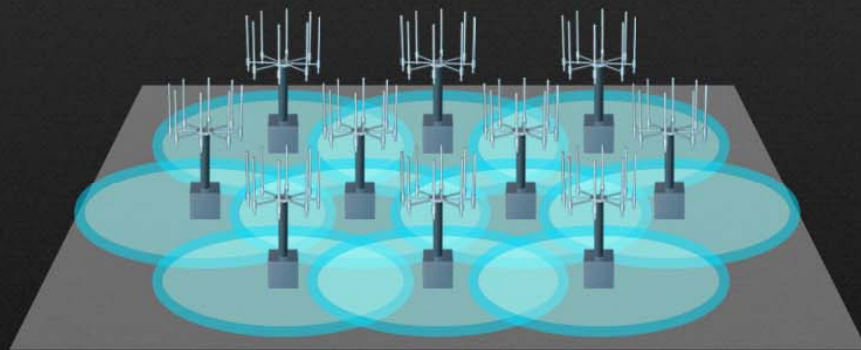

10~12秒
10-12 seconds

Wi-Fi品質改善②：不安定な弱電接続の制御

Improved Wi-Fi quality 2: Controlled unstable weak signal

Wi-Fi品質改善②：不安定な弱電接続の制御

Improved Wi-Fi quality 2: Controlled unstable weak signal

小セル化 推進の背景

Small Cell Deployment

都市部に
トラフィックが集中

Concentrated data traffic in big cities

小セル化でトラフィックを分散

Allocate traffic to small cells

一般的な基地局設計 **1,000人/局**
Regular base station design: 1,000 users/cell

小セル設計 **100人/局**
Small cell design: 100 users/cell

クラウド基地局による電波干渉の制御

Control Interference by Cloud Base Station

Regular base stations

一般的な基地局

電波干渉の調整が複雑

Interference adjustment is complicated

World's First Large-Scale Cloud Base Station

世界初大規模

クラウド基地局

＝ SoftBank 4G

電波干渉の調整が容易

Interference adjustment is simple

世界初 ビッグデータによる通信ログの分析

World's First Communication Log Analysis using Big Data

月間6億件
600 million logs per month

A diagram illustrating data collection. A stylized map of Japan is shown in light blue against a dark background with a grid pattern. Several green arrows originate from various points on the map and point upwards towards a glowing white cloud. The cloud contains the text '月間6億件' and '600 million logs per month'. The background features a subtle grid of small white dots and some light flares.