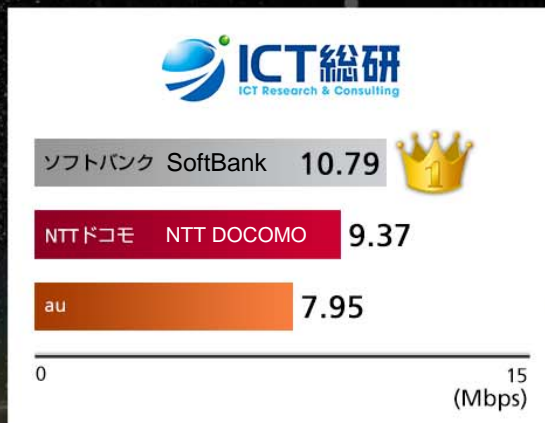

No. 1 Smartphone Communication Speed Verified by Third Parties

スマホ通信速度 No.1 多くの第三者機関が実証

Source: ICT Research & Consulting
Smartphone LTE speed survey (200 spots nation-wide/ Nov. 6, 2012)